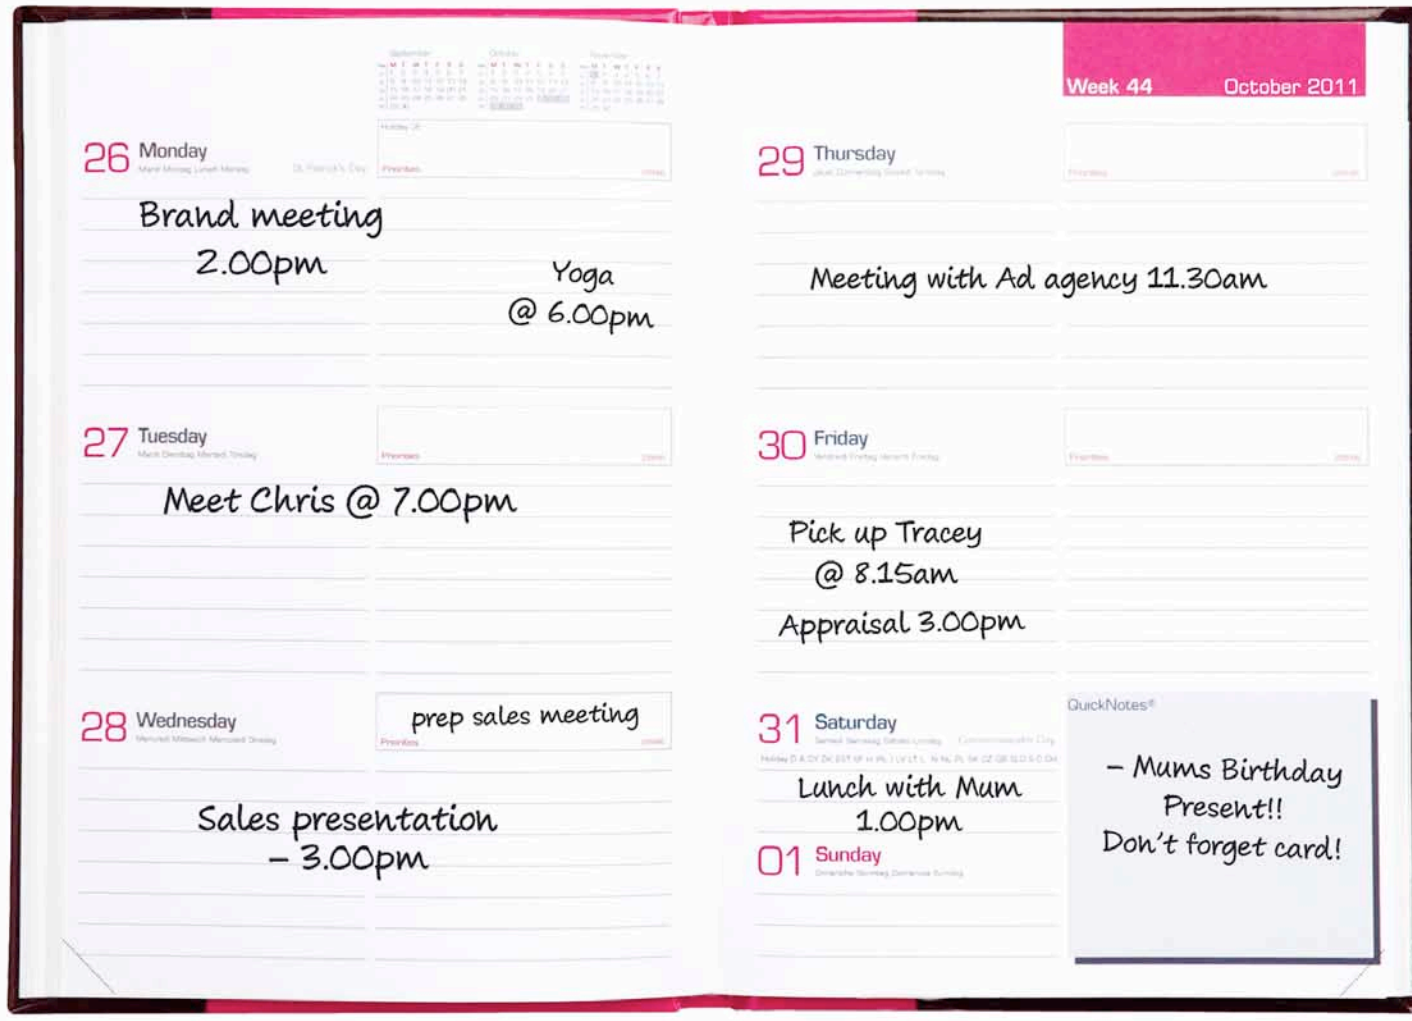

pink & black

A5 Casebound Week-to-view Diary

Address book

Colour maps

Yearly planner

Dual planning grid

Quicknotes™

Underground map