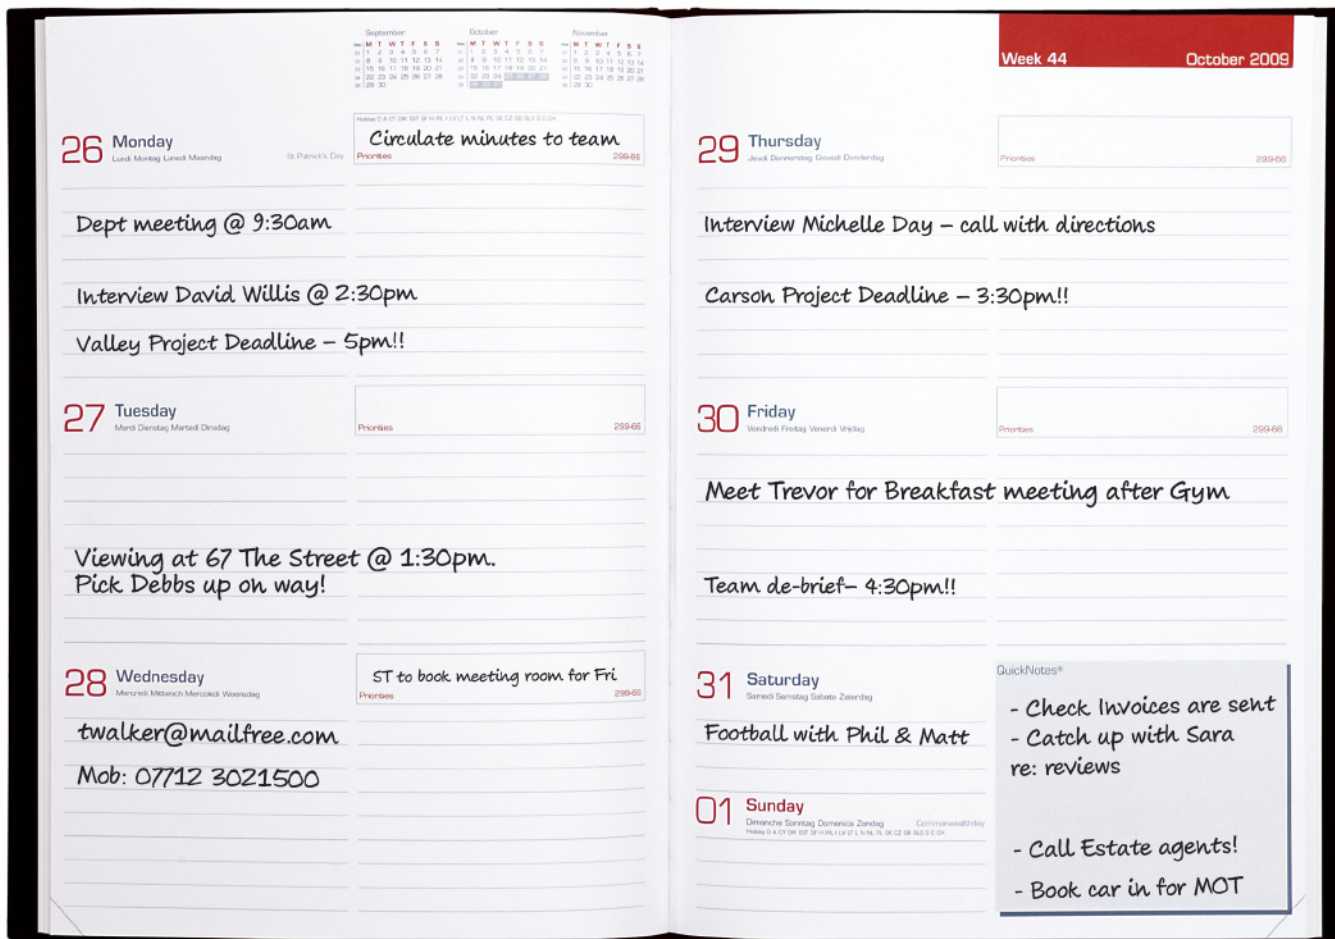

DIRECTOR

A4 Week-to-view Diary

Address book

Colour maps

Yearly planner

Quicknotes™